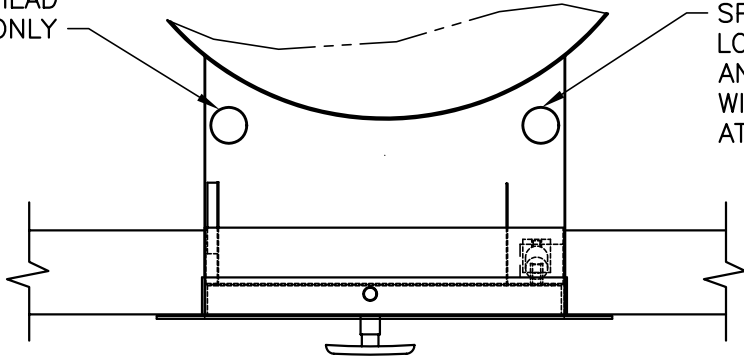

FLUSHING HEAD
AT TOP INTAKE ONLY

SPRINKLER HEAD
LOCATED AT TOP INTAKE
AND ALTERNATE FLOORS
WITH A MANDATORY ONE
AT THE LOWEST INTAKE.

REPEAT THIS CONNECTION
AT EACH LEVEL WITH A
SPRINKLER HEAD.

PLUMBING HOOKUPS
BY OTHERS